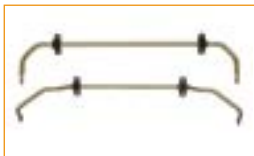

Mk3 Sway Bar Kit

Aluminium sway bar kit produced exclusively by IL Motorsport from AL7050. Supplied complete with new bushes and mounting brackets. TÜV certified.

Mk3 NC0-0990 **£203.58**

Eibach Sway Bar Kit Mk3/3.5

Cold formed, high-strength aircraft grade steel with a long lasting red powder coat finish, comes complete with all mounting bushes and instructions for easy installation.

Mk3/3.5 NC0-0991 **£268.64**

Mk3 Eibach Sports Spring Set Mk3

Get rid of that 4x4 look! Lowers the car by 30mm at the front and 25mm at the rear.

Mk3 SI3100 **£140.41**

'Low Down' Sports Spring Set

Mazdaspeed. Lowers the car by 34mm from standard. The best quality springs available.

Mk3 NC1077 **£278.63**

GENUINE
MAZDA

KYB Gas-a-Just Shock Absorber

Gas charged, monotube, replaces OE monotube or upgrade from twintube. High pressure double action, auto adjusts for incredible improvements.

Front, Mk3/3.5 SI4932 **£100.64**
Rear, Mk3/3.5 SI4933 **£112.64**

Rear Upper Strut Brace Mk3

Ultra light brace bar for the boot, gives extra stiffness/strength over the rear axle. Red or silver, with all the required fittings and instructions.

Red SI4672 **£108.20**
Silver SI4673 **£108.20**

Five Piece Chassis Brace Kit Mk3/3.5

Ultra light aluminium. Four go under the car & one strut brace for the engine bay. Now available as components as well as the complete kit. See website for more details.

Mk3/3.5 NC0-0965 **£478.96**

Mk3 H&R Sports Springs Kit

From H&R in Germany, a perfect set of sports springs for the Mk3.

Lowers the car 40mm front and rear.
Mk3 HR **£145.40**

Mk3 45mm Eibach Spring Kit

Manufactured by Eibach, exclusively for us! Lowers the car by 45mm. Ground clearance and driver comfort are still not compromised.

Mk3 NC0-0903 **£140.41**

Koni Sports Shock Absorber Mk3