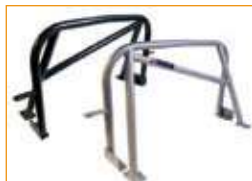

GP Roll Bar With Left Hand Diagonal

Based on the standard GP Roll bar but with the added strength of a left hand diagonal brace bar. Suitable for all left hand drive Mk1, Mk2 & 2.5 models.

Black SI5964 **£300.00**