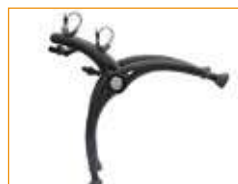

Boot Mounted Cycle Rack

Finally! A bike rack for convertibles! Ratchet straps keep your bike secure, exclusive anti sway and articulated rubber feet protect the finish on your vehicle.

All Models	SI6471	£119.95
Cycle Rack Beam	SI7502	£35.00